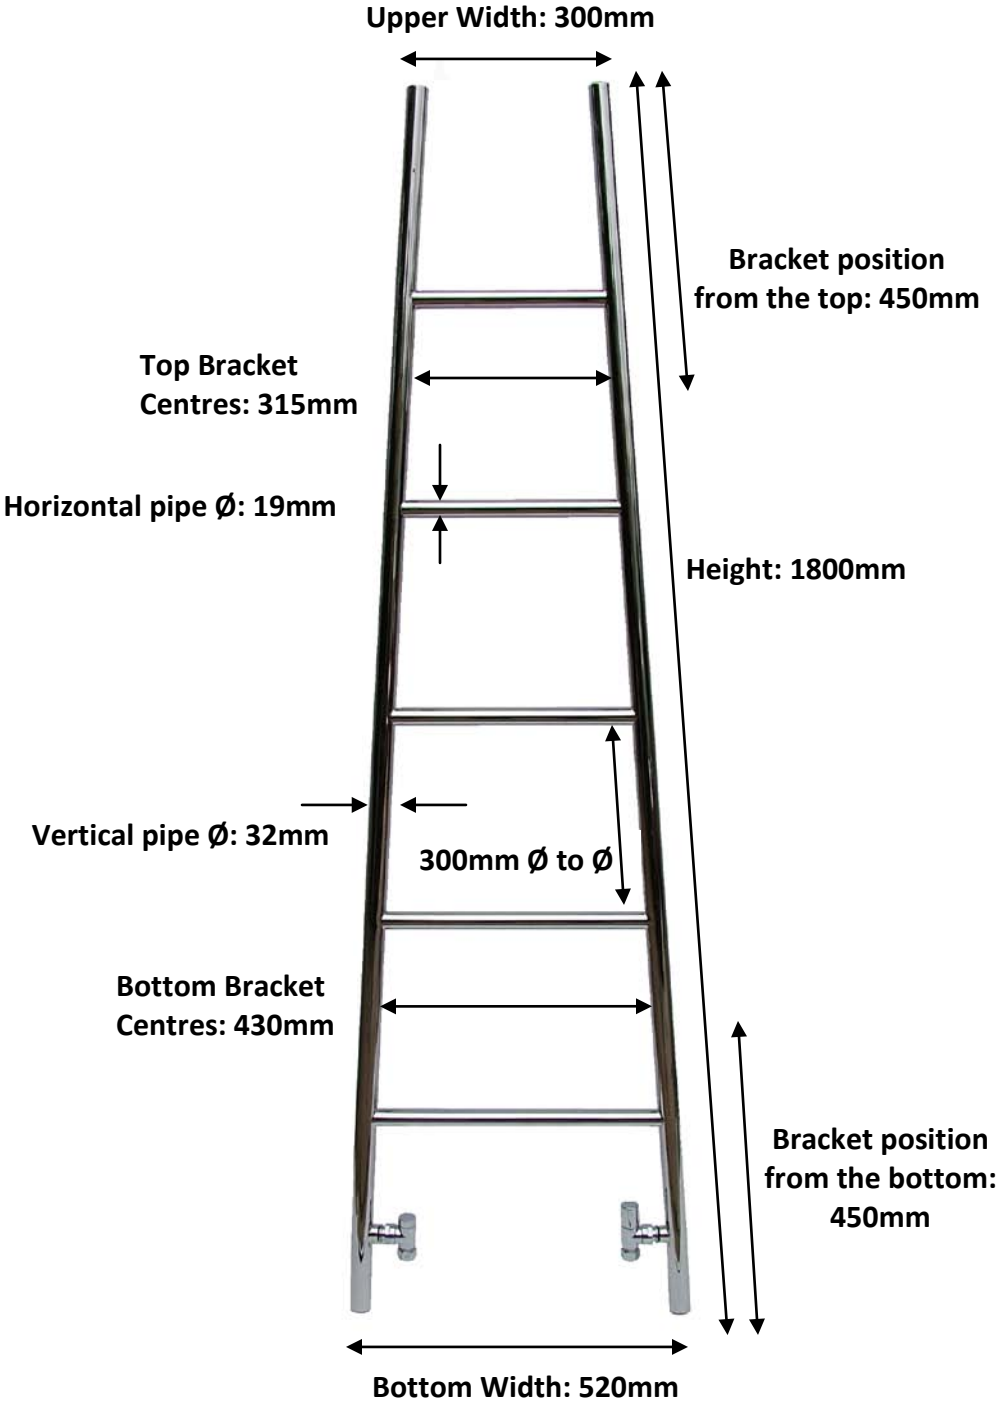

Sail
Tilting Rail

Overall Projection: 190mm

Pipe Centres from the Wall: 165mm

Rail shown above with Solar Straight Valves (valves not included)